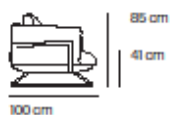

Paradise

Dimensioni Sizes

Divano piccolo
Small sofa
— 212 cm

Divano medio
Medium sofa
— 242 cm

Divano grande
Large sofa
— 262 cm

Laterale small de-ax
Small side unit r-l
— 197 cm

Laterale medio de-ax
Medium side unit r-l
— 227 cm

Laterale 3 posti grande de-ax
Large 3 seater side unit r-l
— 247 cm

Penisola de-ax
Peninsula r-l
— 110 x 185 cm

Cuscino quadrato
Pillow
— 43 x 43 cm

Cuscino poggiatesta
Lumbar pillow
— 60 x 30 cm