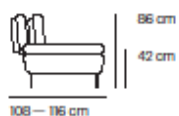

## Dimensioni Sizes

**Divano medio**  
Medium sofa  
— 220 cm

**Divano grande**  
Large sofa  
— 250 cm

**Laterale medio de-ss**  
Medium side unit r-l  
— 183 cm

**Laterale grande de-ss**  
Large side unit r-l  
— 210 cm

**Dormeuse de-ss**  
Dormeuse r-l  
— 105 x 160 cm

**Isola de-ss**  
Central unit with terminal r-l  
— 109 — 116 x 136 cm

**Angolo chiuso**  
Closed corner  
— 115 x 115 cm

**Pouf quadrato**  
Square ottoman  
— 70 x 70 x h 42 cm

**Pouf rettangolare**  
Rectangular ottoman  
— 105 x 70 x h 42 cm