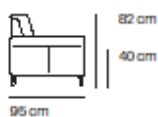

Floyd

Dimensioni Sizes

Divano 2 posti piccolo
Small 2 seater sofa
— 164 cm

Divano 2 posti grande
Large 2 seater sofa
— 204 cm

Divano 3 posti piccolo
Small 3 seater sofa
— 225 cm

Divano 3 posti grande
Large 3 seater sofa
— 265 cm

Laterale 2 posti piccolo dx-sx
Small 2 seater side unit r-l
— 143 cm

Laterale 2 posti grande dx-sx
Large 2 seater side unit r-l
— 183 cm

Laterale 3 posti piccolo dx-sx
Small 3 seater side unit r-l
— 204 cm

Laterale 3 posti grande dx-sx
Large 3 seater side unit r-l
— 264 cm

Laterale 1 posto piccolo dx-sx
Small 1 seater side unit r-l
— 82 cm

Laterale 1 posto grande dx-sx
Large 1 seater side unit r-l
— 102 cm

Penisola dx-sx
Peninsula r-l
— 105 x 165 cm

Pouf quadrato
Square ottoman
— 95 x 95 x h 40 cm