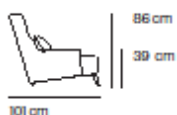

Mokambo

Dimensioni Sizes

Divano 3 posti medio
Medium 3 seater sofa
— 204 cm

Divano 3 posti grande
Large 3 seater sofa
— 224 cm

Laterale 3 posti medio dx-sx
Medium 3 seater sofa side unit r-l
— 172 cm

Laterale 3 posti grande dx-sx
Large 3 seater sofa side unit r-l
— 192 cm

Laterale 1 posto dx-sx
1 seat side unit
— 102 cm

Centrale 1 posto dx-sx
1 seat central unit
— 80 cm

Dormeuse media dx-sx
Medium dormeuse r-l
— 108 x 222 cm

Dormeuse grande dx-sx
Large dormeuse r-l
— 108 x 232 cm

Angolo chiuso
Closed corner
— 108 x 108 cm

Penisola dx-sx
Peninsula r-l
— 97 x 170 cm

Pouf rettangolare
Rectangular ottoman
— 90 x 60 x h 39 cm